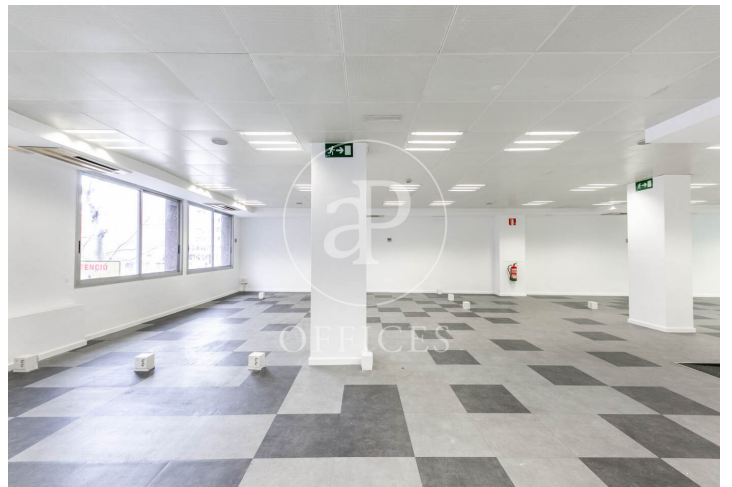

## Office for rent in Eixample Dreta

Ref. AOB2401033

Barcelona / Eixample Dreta

- ✓ Concierge
- ✓ A/C
- ✓ Heating
- ✓ Condition: Good

4,404 € | 287 m<sup>2</sup>

Building exclusively for office use, distributed over 7 floors above ground (ground floor and 7 floors of offices). It is a building between party walls, of exposed brick, located very close to Avenida Diagonal. It has a wonderful lobby with quality finishes, concierge service and 2 elevators. The distribution of the office consists of an open and flexible space, spacious and very bright, which adapts to different programmatic needs. It has two bathrooms inside the office. It has a modular metal false ceiling with built-in lighting, raised floor, air conditioning system, electrical, telephone and computer pre-installation, fire detection systems. Great location, very close to Avenida Diagonal. It offers a large number of services that create value for its users: Restaurants, Banks, Hotels, etc. Excellent communication, public transport: Metro (L4, L5, L2) and buses (lines 19, 33, 34, B24, D50, H10, N7). Be sure to visit our website to evaluate other options: <https://www.aoficinas.es>