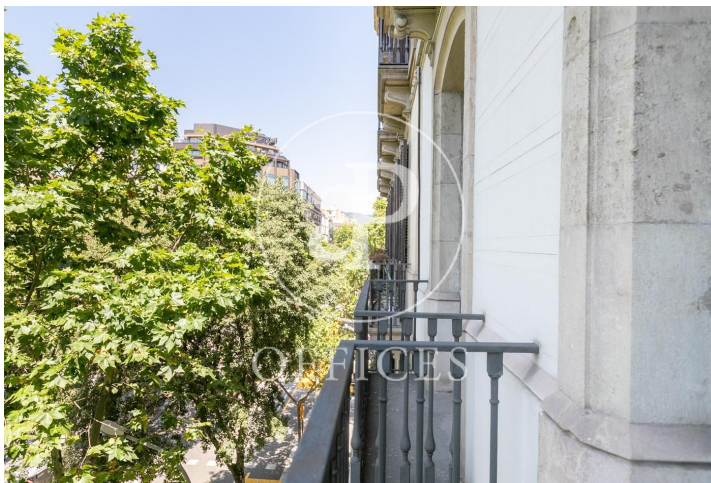

Office for rent in Eixample Dreta

Ref. AOB2103038

Barcelona / Eixample Dreta

- ✓ Concierge
- ✓ A/C
- ✓ Heating
- ✓ Condition: Good

1,624 € | 116 m²

Great office in a renovated building in the city center, for the exclusive use of offices, consisting of a ground floor and 9 floors. Has an elevator and concierge service. The 118m² office inside is in very good condition, ready to enter. It is distributed in an office, a spacious and bright open-plan room and an office. It has an outside office with access to a balcony, with abundant natural light. It is equipped with technical flooring with a vinyl finish, false ceiling with Led technology lighting, electrical installation and air conditioning with hot / cold pump. It has community toilets on the same floor. Its excellent location, touching Plaza Catalunya and the emblematic Paseo de Gracia, the city's business and financial hub, makes it a great option for well-integrated and active companies throughout Barcelona. It is also surrounded by quality restaurants and hotels and very well connected by public transport: Metro, lines L1, L2, L3 and L4, FCG and buses. Be sure to visit our website to assess other options: <https://www.aoficinas.es>