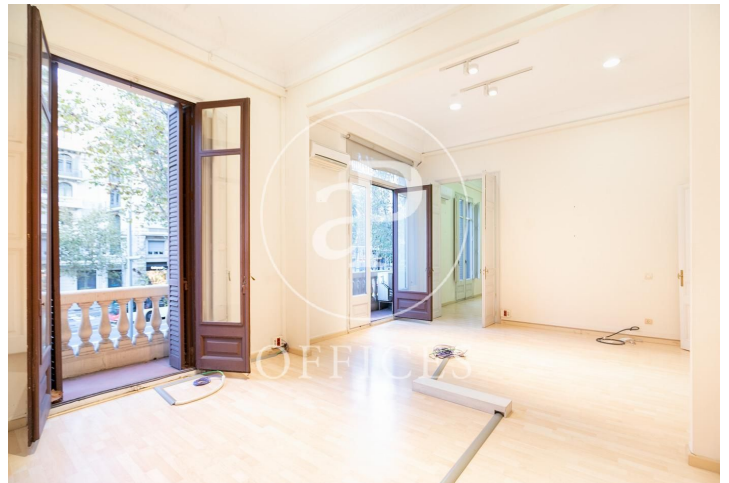

Office with terrace for rent in Eixample Esquerra (Barcelona city)

Ref. AOB2010049

Barcelona / Eixample Esquerra

- ✓ Concierge
- ✓ A/C
- ✓ Heating
- ✓ Condition: Good
- ✓ Terrace

3,500 € | 262 m² + 100 m² terrace

262 sqm office with a 100sqm terrace in Eixample Esquerra, Barcelona city. Office with concierge.

The information about any property is not binding to any offer or contract. Any verbal or written declaration made by aProperties with regards to the value or condition of the property should not be considered accurate or factual. The pictures make reference to some parts of the property at the times that they were taken. The areas, dimensions and distances that are given are approximate and should be checked by the client. The images are computer generated and are just an approximate indication of the real appearance of the property; these may change at any time. The information with regards to the property may also change at any time.