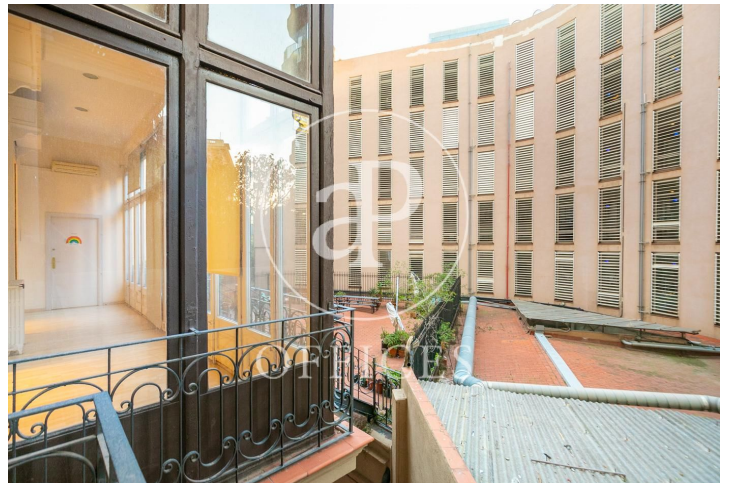

Office with terrace for rent in Eixample Esquerra (Barcelona city)

Ref. AOB2010049

Barcelona / Eixample Esquerra

- ✓ Concierge
- ✓ A/C
- ✓ Heating
- ✓ Condition: Good
- ✓ Terrace

3,500 € | 262 m² + 100 m² terrace

262 sqm office with a 100sqm terrace in Eixample Esquerra, Barcelona city. Office with concierge.

The information about any property is not binding to any offer or contract. Any verbal or written declaration made by aProperties with regards to the value or condition of the property should not be considered accurate or factual. The pictures make reference to some parts of the property at the times that they were taken. The areas, dimensions and distances that are given are approximate and should be checked by the client. The images are computer generated and are just an approximate indication of the real appearance of the property; these may change at any time. The information with regards to the property may also change at any time.