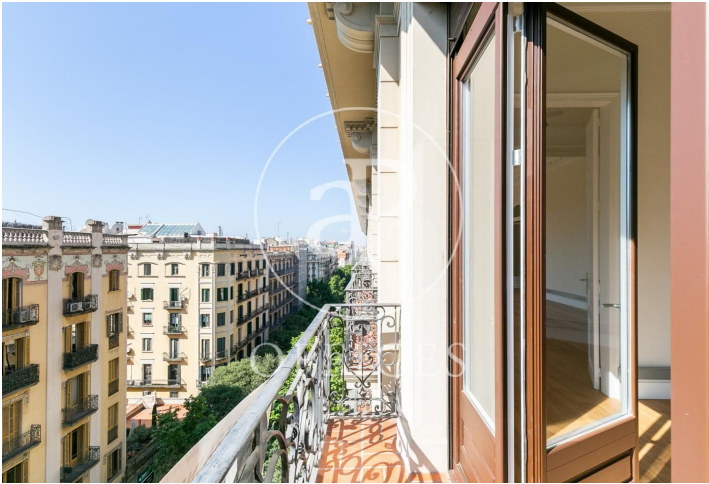

Office with terrace for rent in Eixample Esquerra (Barcelona city)

Ref. AOB2101014

Barcelona / Eixample Esquerra

- ✓ Concierge
- ✓ A/C
- ✓ Heating
- ✓ Condition: Very good
- ✓ Terrace

6,000 € | 250 m²

Fully renovated office with quality finishes. These are five offices divided by partitions and high ceilings, with plenty of natural light since all offices have access to the outside, three winds and balconies with access to Avenida Diagonal, with a total of 240sqm. It has an office kitchen with the necessary appliances installed. It has two brand new renovated toilets, and a bathroom adapted for people with reduced mobility. The floors are newly installed park, air conditioning with cold and heat pump through ducts. The office located in a classic royal estate with a concierge during business hours. Ideal location to set up an office in the business center. Surrounded by all kinds of services, restaurants, prestigious hotels and very good communication by public transport. Public transport: metro, Diagonal (L3-L5). Train, Provença (S1-S2-S5-S55-S6-L7-L6). Bus (6-7-33-34-H8-V15) For more information, do not hesitate to visit our website: [www.aproperties.es](http://www.aproperties.es)