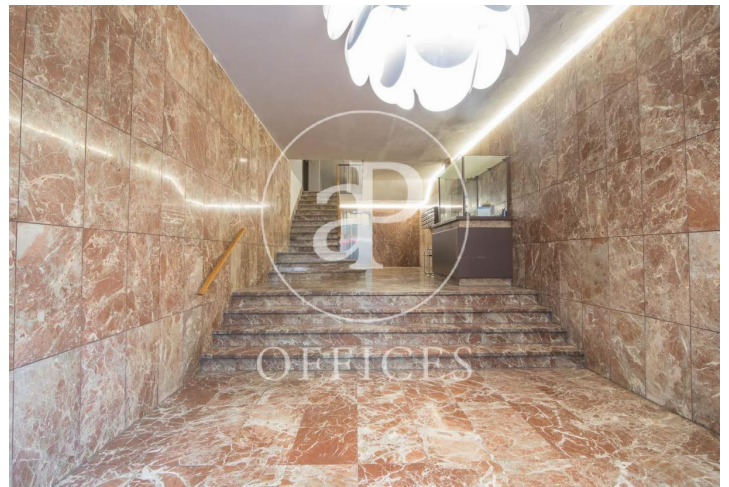

Office for rent in Eixample Esquerra (Barcelona)

Ref. AOB2206023

Barcelona / Eixample Esquerra

- ✓ Concierge
- ✓ A/C
- ✓ Heating
- ✓ Condition: Good

950 € | 70 m²

Office for rent of 70 m2 distributed in a reception area, a meeting room or office and a very bright open-plan room for use of work stations. It has split air conditioning, perimeter electrical installation. Community fees and IBI apart from 100€/month. It is located in an exclusive office building with concierge service during business hours and a lift. The building is located in Rosselló next to Balmes, in an area with a multitude of services and good public transport connections. Metro: Diagonal (L3, L5). Bus: 54, 67, 33, 34, 6, H8. FGC: Provenza. Do not hesitate to contact us for more information and to arrange a visit.