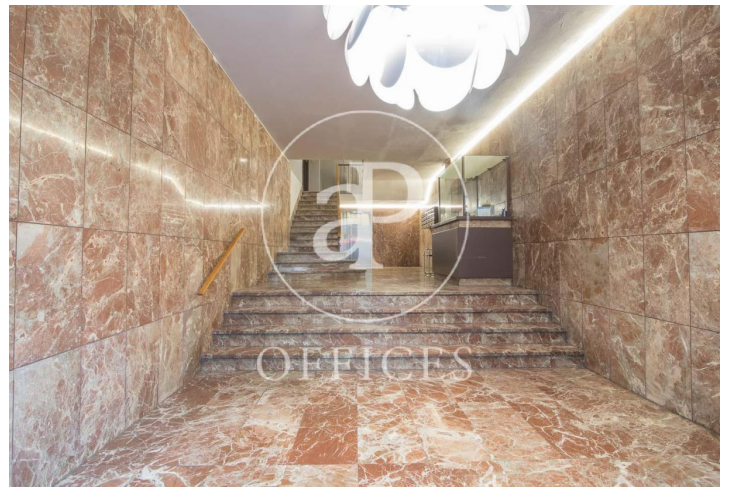

## Office for rent in Eixample Esquerra (Barcelona )

Ref. AOB2206023

Barcelona / Eixample Esquerra

- ✓ Concierge
- ✓ A/C
- ✓ Heating
- ✓ Condition: Good

950 € | 70 m<sup>2</sup>

Office for rent of 70 m2 distributed in a reception area, a meeting room or office and a very bright open-plan room for use of work stations. It has split air conditioning, perimeter electrical installation. Community fees and IBI apart from 100€/month. It is located in an exclusive office building with concierge service during business hours and a lift. The building is located in Rosselló next to Balmes, in an area with a multitude of services and good public transport connections. Metro: Diagonal (L3, L5). Bus: 54, 67, 33, 34, 6, H8. FGC: Provenza. Do not hesitate to contact us for more information and to arrange a visit.