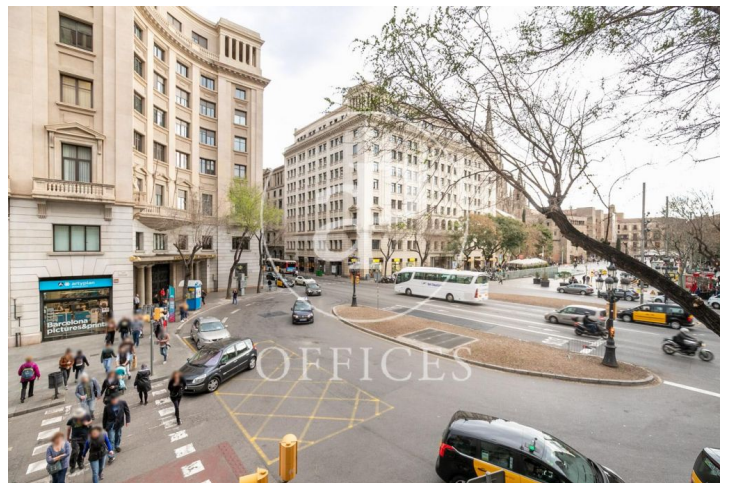

Office / Office in Via Laietana

Ref. AOB1903009

Barcelona

- ✓ Concierge
- ✓ A/C
- ✓ Heating
- ✓ Condition: Good

1,350 € | 130 m²

In the center of the city next to the Cathedral of Barcelona is this office of 130sqm. It has 6 offices separated by partitions and a large meeting room with views of the cathedral. Some of the separations are made with plasterboard so it is easy to extend the rooms. It is an all exterior office with a lot of natural light. Mixed-use building. The farm has a concierge service. Very good communication with public transport; buses, metro and aerobus direct to the airport from Plaza Catalunya.