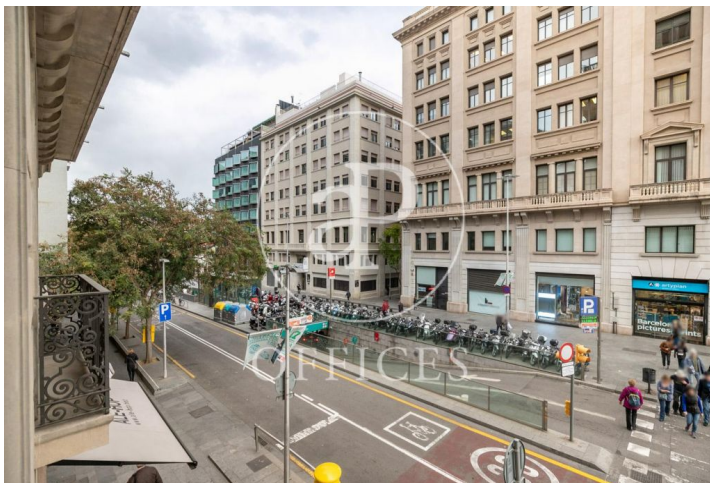

Office / Office in Via Laietana

Ref. AOB1903009

Barcelona

- ✓ Concierge
- ✓ A/C
- ✓ Heating
- ✓ Condition: Good

1,350 € | 130 m²

In the center of the city next to the Cathedral of Barcelona is this office of 130sqm. It has 6 offices separated by partitions and a large meeting room with views of the cathedral. Some of the separations are made with plasterboard so it is easy to extend the rooms. It is an all exterior office with a lot of natural light. Mixed-use building. The farm has a concierge service. Very good communication with public transport; buses, metro and aerobus direct to the airport from Plaza Catalunya.