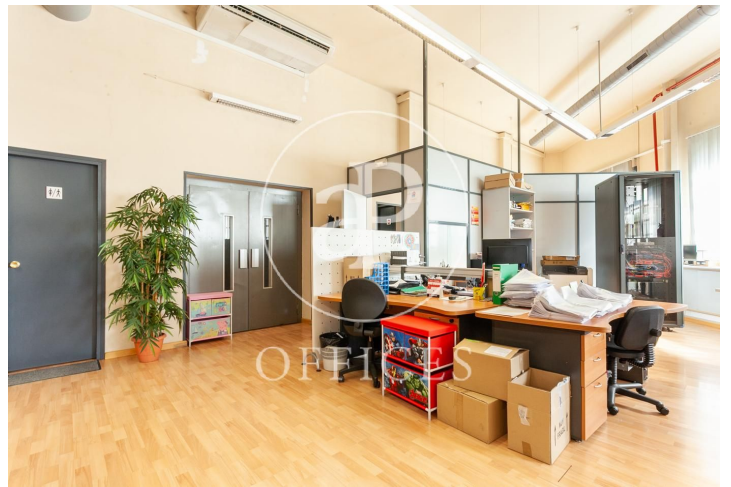

Office for rent in Poble Nou (Barcelona city)

Ref. AOB2007012

Barcelona / Poble Nou

- ✓ A/C
- ✓ Heating
- ✓ Condition: Good

3,000 € | 250 m²

Furnished office for rent in exclusive industrial office building, with immediate entry. Located in the magnificent area of 22 @, very close to the sea and other companies with a technological & design nature. Office for 15 people. The interior architecture features high ceilings, with powerful natural light input, thanks to the large windows. Interior finishes in very good condition. The office has; a reception entrance with excellent natural light, an open space and three large offices. A linear kitchen - office with enough spatial volume. Magnificent artificial light, with high levels of lux. It also has hot and cold splits. Good communications: Metro: L1 - L4 Tram: T4 - T5 - T6 Bus: urban and night Entrance through Avenida Meridiana and Ronda Litoral Be sure to visit our website to assess more options: <https://www.aoficinas.es>