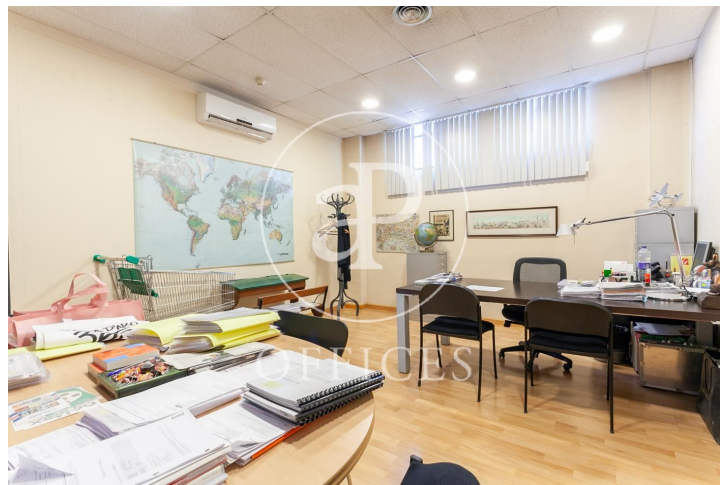

Office for rent in Poble Nou (Barcelona city)

Ref. AOB2007012

Barcelona / Poble Nou

- ✓ A/C
- ✓ Heating
- ✓ Condition: Good

3,000 € | 250 m²

Furnished office for rent in exclusive industrial office building, with immediate entry. Located in the magnificent area of 22 @, very close to the sea and other companies with a technological & design nature. Office for 15 people. The interior architecture features high ceilings, with powerful natural light input, thanks to the large windows. Interior finishes in very good condition. The office has; a reception entrance with excellent natural light, an open space and three large offices. A linear kitchen - office with enough spatial volume. Magnificent artificial light, with high levels of lux. It also has hot and cold splits. Good communications: Metro: L1 - L4 Tram: T4 - T5 - T6 Bus: urban and night Entrance through Avenida Meridiana and Ronda Litoral Be sure to visit our website to assess more options: <https://www.aoficinas.es>