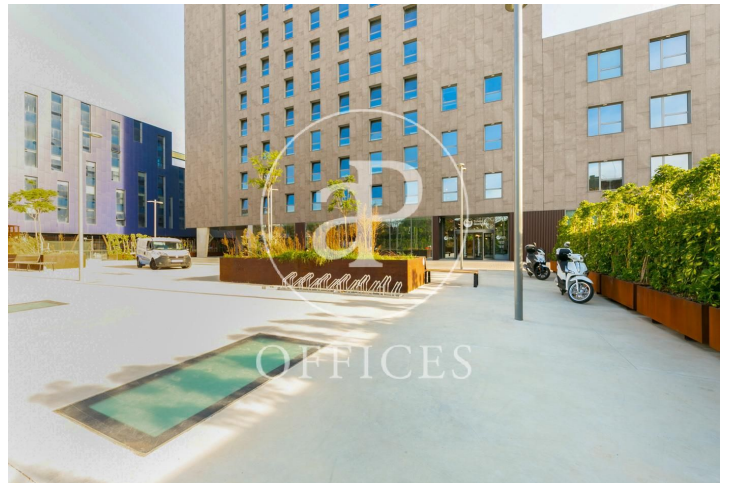

Co-working for rent in Poble Nou (Barcelona city)

Ref. AOB2205002

Barcelona / Poble Nou

- ✓ Security
- ✓ Concierge
- ✓ A/C
- ✓ Heating
- ✓ Parking
- ✓ Condition: New

37,500 € | 1,000 m²

Brand new 1000 sqm co-working in Poble Nou, Barcelona city. Office with 20 parking spaces, heating and concierge.