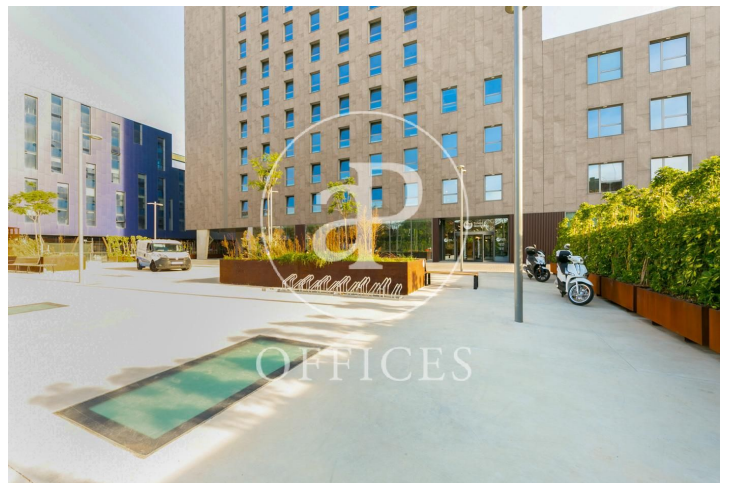

Co-working for rent in Poble Nou (Barcelona city)

Ref. AOB2205002

Barcelona / Poble Nou

- ✓ Security
- ✓ Concierge
- ✓ A/C
- ✓ Heating
- ✓ Parking
- ✓ Condition: New

37,500 € | 1,000 m²

Brand new 1000 sqm co-working in Poble Nou, Barcelona city. Office with 20 parking spaces, heating and concierge.