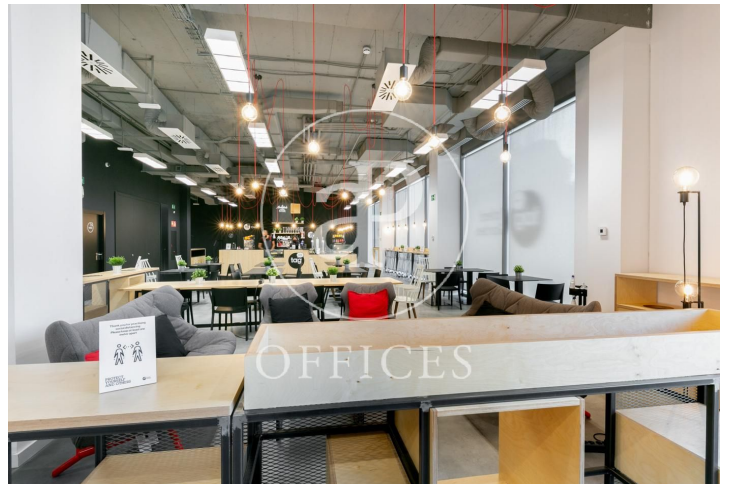

Co-working for rent in Poble Nou (Barcelona city)

Ref. AOB2205002

Barcelona / Poble Nou

- ✓ Security
- ✓ Concierge
- ✓ A/C
- ✓ Heating
- ✓ Parking
- ✓ Condition: New

37,500 € | 1,000 m²

Brand new 1000 sqm co-working in Poble Nou, Barcelona city. Office with 20 parking spaces, heating and concierge.