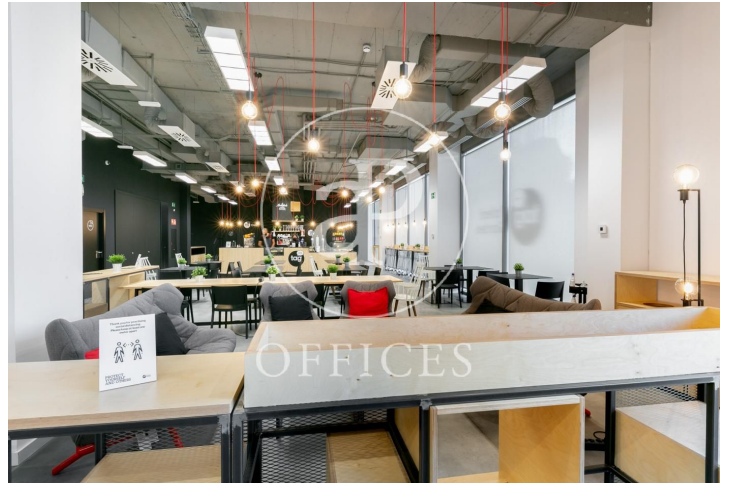

Co-working for rent in Poble Nou (Barcelona city)

Ref. AOB2205002

Barcelona / Poble Nou

- ✓ Security
- ✓ Concierge
- ✓ A/C
- ✓ Heating
- ✓ Parking
- ✓ Condition: New

37,500 € | 1,000 m²

Brand new 1000 sqm co-working in Poble Nou, Barcelona city. Office with 20 parking spaces, heating and concierge.