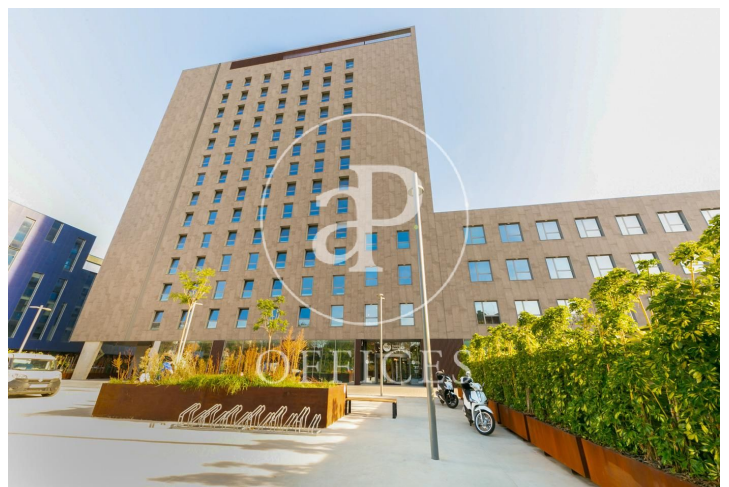

Co-working for rent in Poble Nou (Barcelona city)

Ref. AOB2205002

Barcelona / Poble Nou

- ✓ Security
- ✓ Concierge
- ✓ A/C
- ✓ Heating
- ✓ Parking
- ✓ Condition: New

37,500 € | 1,000 m²

Brand new 1000 sqm co-working in Poble Nou, Barcelona city. Office with 20 parking spaces, heating and concierge.