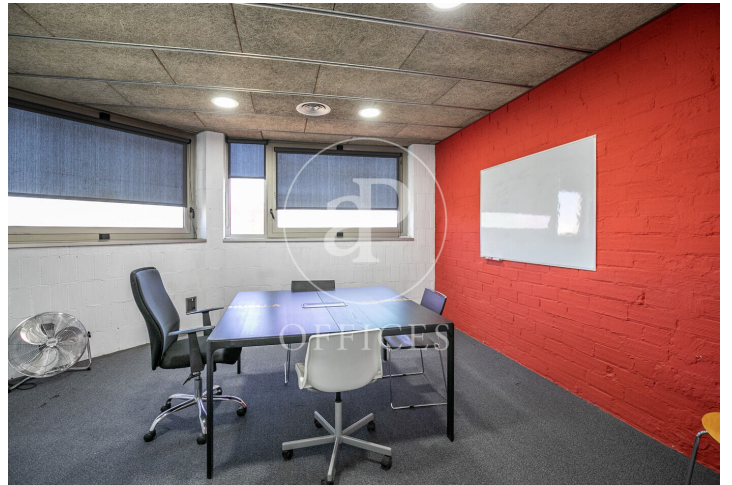

Office for rent in Poble Nou (Barcelona)

Ref. AOB2304013

Barcelona / Poble Nou

- ✓ A/C
- ✓ Heating
- ✓ Condition: Good

2,695 € | 250 m²

Office for rent, in exclusive office building, with industrial character. Located in the magnificent 22@ area, just a few metres from Rambla del Poblenou and the sea. The building has 1 lift and a freight lift. The interior entrance to the building has a charming welcome, which makes it special. The 370sq m office has views to the outside, towards the sea and the mountain. Abundant natural light, well-defined spaces, parquet and carpeted floors and modular false ceiling with built-in lighting. It has 6 soundproofed and acoustically conditioned rooms for use as recording rooms, open-plan multi-purpose spaces, a meeting room, an office and a toilet. Hot/cold air-conditioning system by ducts and split equipment. Ideal space for companies/collectives with entrepreneurial visions, recording studios and similar. Community expenses and IBI - NOT included in the price. Good communication: Metro L4, Bus V25, 6, N6, N8, entrance by Ronda Litoral.