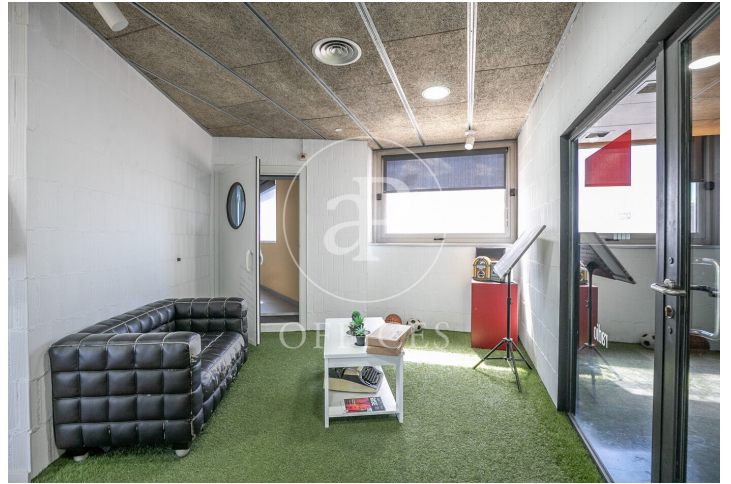

Office for rent in Poble Nou (Barcelona)

Ref. AOB2304013

Barcelona / Poble Nou

- ✓ A/C
- ✓ Heating
- ✓ Condition: Good

2,695 € | 250 m²

Office for rent, in exclusive office building, with industrial character. Located in the magnificent 22@ area, just a few metres from Rambla del Poblenou and the sea. The building has 1 lift and a freight lift. The interior entrance to the building has a charming welcome, which makes it special. The 370sq m office has views to the outside, towards the sea and the mountain. Abundant natural light, well-defined spaces, parquet and carpeted floors and modular false ceiling with built-in lighting. It has 6 soundproofed and acoustically conditioned rooms for use as recording rooms, open-plan multi-purpose spaces, a meeting room, an office and a toilet. Hot/cold air-conditioning system by ducts and split equipment. Ideal space for companies/collectives with entrepreneurial visions, recording studios and similar. Community expenses and IBI - NOT included in the price. Good communication: Metro L4, Bus V25, 6, N6, N8, entrance by Ronda Litoral.