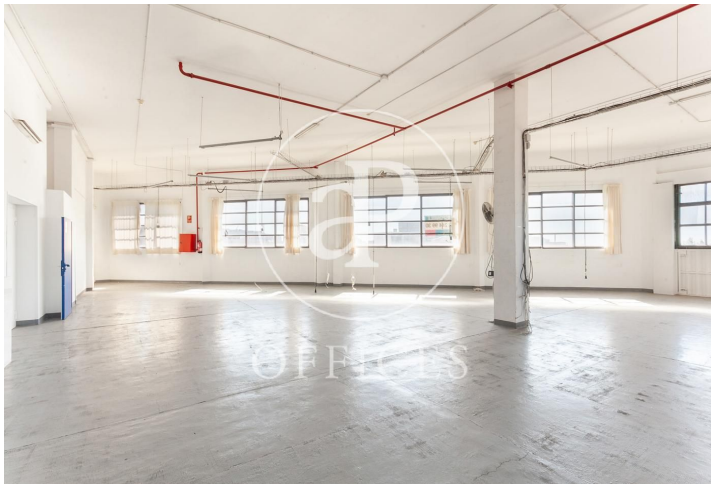

Office for rent in Poble Nou (Barcelona city)

Ref. AOB2007013

Barcelona / Poble Nou

- ✓ A/C
- ✓ Heating
- ✓ Condition: Good

2,500 € | 250 m²

Diaphanous office for rent with sea views, in an exclusive office building. With an industrial character, immediate entry. In the magnificent area of 22 @, very close to the sea and other companies with a technological & design nature. The interior architecture features high ceilings, with powerful natural light input, thanks to the large windows. Interior finishes in good condition. The office has; a large open space for 15 workstations & 1 interior bathroom. The electrical wiring is presented exposed, on the ceiling in an industrial style. Ideal space for companies and / or groups with entrepreneurial visions. The farm has an elevator. Good communications: Metro: L1 - L4 Tram: T4 - T5 - T6 Bus: urban and night Entrance through Avenida Meridiana and Ronda Litoral Be sure to visit our website to assess more options: <https://www.aoficinas.es>