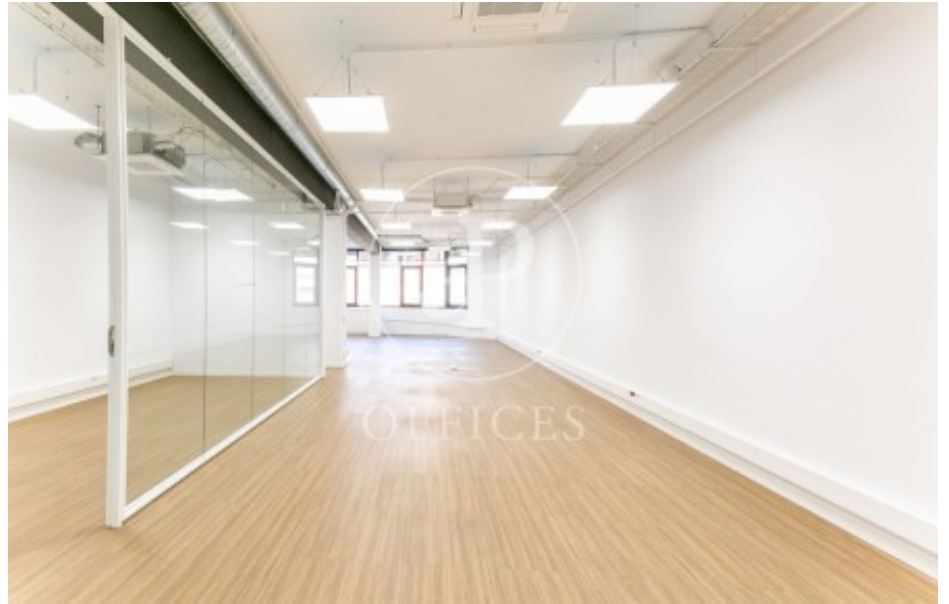

Office for rent in Sant Gervasi

Ref. AOB2405011

Barcelona / Sarrià-St. Gervasi

- ✓ Concierge
- ✓ A/C
- ✓ Heating
- ✓ Condition: Good

2,000 € | 154 m²

Exclusive building of recently renovated offices with a wide variety of floors ranging from 154 to 308 m², located in the heart of the Gràcia neighborhood, just a few meters from Plaça Lesseps. It is a glazed building with an elevator, 12-hour concierge service, and parking on the premises. The available office features two bathrooms, a meeting room, LED lighting, individual VRV air conditioning, casement windows, vinyl PVC parquet-type flooring, fiber optics, and voice/data installation. Additionally, all offices have exterior orientation, allowing abundant natural light through the windows. Electricity supply activated. Excellent transport connections to enter and exit the city, 2 minutes by car from Ronda del General Mitre and Vía Augusta; in front of the L3 metro stop, a 5-minute walk from the railway station, and surrounded by various bus lines (22, 24, 27, 32, 87, V17, N4). It is surrounded by schools, supermarkets, hotels, and all the services and shops typical of an area with high economic activity. The price does not include community expenses and property tax (IBI).