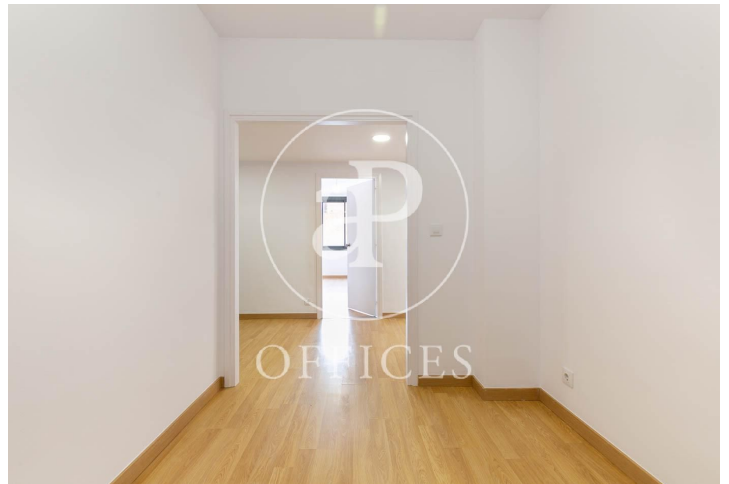

Brand new office for rent in Plaza Molina

Ref. AOB2110002

Barcelona / Sarrià-St. Gervasi

- ✓ Concierge
- ✓ A/C
- ✓ Heating
- ✓ Parking
- ✓ Condition: New

1,235 € | 95 m<sup>2</sup>

Office for rent in an exclusive office building recently renovated in the Plaza Molina area. Very bright space of 95m<sup>2</sup> brand new that is distributed in an entrance / reception, 1 small interior office, 1 small exterior office, 2 large exterior offices, 2 toilets, 1 small office and a gallery. The office is divided by partitions and has parquet flooring, false ceiling, security door, double glazed windows and new electrical installation. The building has 6 elevators, 3 per staircase, concierge during business hours, surveillance cameras in areas common. There is the possibility of parking spaces in the same building (NOT included and from € 143 VAT incl.) In the area we find a wide range of restorations, hospitals. Very good communication with public transport: urban buses and the Catalan railway direct to the city center. Very well connected with public transport: FGG S1-S2-S5-S6, BUS 7,68. Be sure to visit our website to assess other options <https://www.aoficinas.es/>