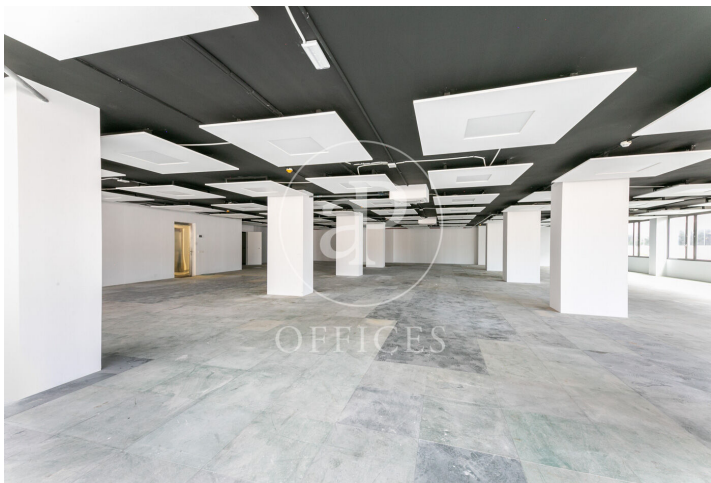

Office Building for Rent in the Barcelona Science and Innovation Park

Ref. AOB2405026

Esplugues de Llobregat

- ✓ A/C
- ✓ Heating
- ✓ Parking
- ✓ Condition: Good

7,877 € | 685 m²

Corporate office building for rent, integrated into the BASID district (Barcelona Science and Innovation Park). Specialized in the development of Life Science and Innovation activities in Bix Llobregat. Building with a large glass facade, modern design, central atrium, and PREMIUM services for tenants, large open-plan floors available to adapt to your company's needs. This building stands out for its availability of state-of-the-art prepared laboratory spaces. If you are a scientific, pharmaceutical, or engineering company, this building is the perfect location. Corporate offices + laboratory tailored to your company, with the necessary space for the user to enjoy a quiet, comfortable, and suitable work environment for their business. Space Features: Technical floor, heating and cooling system, wiring and electricity, voice and data. Restroom cores in common areas per office floor, emergency lighting, and fire detection. Concierge services uninterruptedly, cafeteria, convention center, 24-hour security.