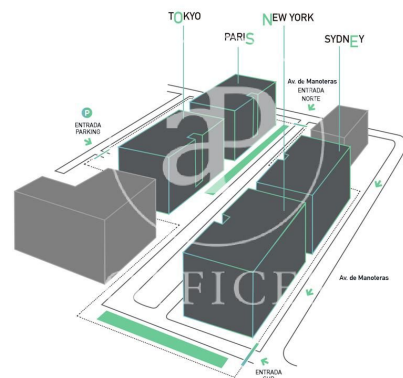

OFFICE IN EXCLUSIVE OFFICE BUILDING IN SANCHINARRO. Welcome to NEOS 20 Business Park. A renovated business park, with the best quality standards. In addition to the new corporate identity, the entrances and accesses have been thoroughly refurbished, the main and secondary lobbies of the buildings have been completely renovated, and new facilities such as a cafeteria and a modern gymnasium have been built. Strategically located in the main business area, it is surrounded by all kinds of services and very well connected by both public and private transport; direct connection to the A-1, Atocha station is 18 minutes away by car and it is 10 minutes from Adolfo Suárez Airport. Can you imagine working here?

## Available offices in this building

Floor	Surface	Price	Price/m <sup>2</sup>	IBI	Charges	Availability
1° New York	1,403 m <sup>2</sup>	€21,053	15 €/m <sup>2</sup>	a consultar con la propiedad	3.91€ / m2	Immediate
2° New York	1,341 m <sup>2</sup>	€20,121	15 €/m <sup>2</sup>	a consultar con la propiedad	3.91€ / m2	Immediate
3° New York	1,367 m <sup>2</sup>	€20,498	15 €/m <sup>2</sup>	a consultar con la propiedad	3.91€ / m2	Immediate
4° New York	1,367 m <sup>2</sup>	€20,498	15 €/m <sup>2</sup>	a consultar con la propiedad	3.91€ / m2	Immediate
5° New York	1,367 m <sup>2</sup>	€20,498	15 €/m <sup>2</sup>	a consultar con la propiedad	3.91€ / m2	Immediate
6°	1,367 m <sup>2</sup>	€20,498	15 €/m <sup>2</sup>	a consultar con la propiedad	3.91€ / m2	Immediate
Bajo New York	1,199 m <sup>2</sup>	€17,385	15 €/m <sup>2</sup>	a consultar con la propiedad	3.91€ / m2	Immediate
4° Tokyo	1,412 m <sup>2</sup>	€21,185	15 €/m <sup>2</sup>	a consultar con la propiedad	4,26 € / m2	Immediate
6° Tokyo	1,406 m <sup>2</sup>	€21,791	15 €/m <sup>2</sup>	a consultar con la propiedad	4,26 € / m2	Immediate
Bajo Tokyo - módulo 2	671 m <sup>2</sup>	€9,729	15 €/m <sup>2</sup>	a consultar con la propiedad	4,26 € / m2	Immediate