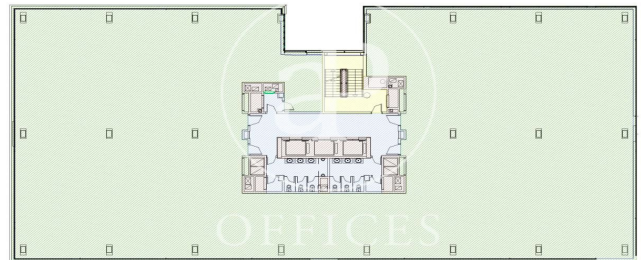

OFFICE IN EXCLUSIVE OFFICE BUILDING IN SANCHINARRO. Welcome to NEOS 20 Business Park. A renovated business park, with the best quality standards. In addition to the new corporate identity, the entrances and accesses have been thoroughly refurbished, the main and secondary lobbies of the buildings have been completely renovated, and new facilities such as a cafeteria and a modern gymnasium have been built. Strategically located in the main business area, it is surrounded by all kinds of services and very well connected by both public and private transport; direct connection to the A-1, Atocha station is 18 minutes away by car and it is 10 minutes from Adolfo Suárez Airport. Can you imagine working here?

## Available offices in this building

Floor	Surface	Price	Price/m <sup>2</sup>	IBI	Charges	Availability
1° New York	1,403 m <sup>2</sup>	€21,053	15 €/m <sup>2</sup>	a consultar con la propiedad	3.91€ / m2	Immediate
2° New York	1,341 m <sup>2</sup>	€20,121	15 €/m <sup>2</sup>	a consultar con la propiedad	3.91€ / m2	Immediate
3° New York	1,367 m <sup>2</sup>	€20,498	15 €/m <sup>2</sup>	a consultar con la propiedad	3.91€ / m2	Immediate
4° New York	1,367 m <sup>2</sup>	€20,498	15 €/m <sup>2</sup>	a consultar con la propiedad	3.91€ / m2	Immediate
5° New York	1,367 m <sup>2</sup>	€20,498	15 €/m <sup>2</sup>	a consultar con la propiedad	3.91€ / m2	Immediate
6°	1,367 m <sup>2</sup>	€20,498	15 €/m <sup>2</sup>	a consultar con la propiedad	3.91€ / m2	Immediate
Bajo New York	1,199 m <sup>2</sup>	€17,385	15 €/m <sup>2</sup>	a consultar con la propiedad	3.91€ / m2	Immediate
4° Tokyo	1,412 m <sup>2</sup>	€21,185	15 €/m <sup>2</sup>	a consultar con la propiedad	4,26 € / m2	Immediate
6° Tokyo	1,406 m <sup>2</sup>	€21,791	15 €/m <sup>2</sup>	a consultar con la propiedad	4,26 € / m2	Immediate
Bajo Tokyo - módulo 2	671 m <sup>2</sup>	€9,729	15 €/m <sup>2</sup>	a consultar con la propiedad	4,26 € / m2	Immediate