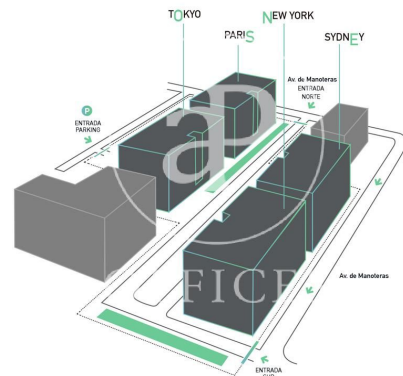

OFFICE IN EXCLUSIVE OFFICE BUILDING IN SANCHINARRO. Welcome to NEOS 20 Business Park. A renovated business park, with the best quality standards. In addition to the new corporate identity, the entrances and accesses have been thoroughly refurbished, the main and secondary lobbies of the buildings have been completely renovated, and new facilities such as a cafeteria and a modern gymnasium have been built. Strategically located in the main business area, it is surrounded by all kinds of services and very well connected by both public and private transport; direct connection to the A-1, Atocha station is 18 minutes away by car and it is 10 minutes from Adolfo Suárez Airport. Can you imagine working here?

## Available offices in this building

Floor	Surface	Price	Price/m <sup>2</sup>	IBI	Charges	Availability
1° New York	1,403 m <sup>2</sup>	€21,053	15 €/m <sup>2</sup>	a consultar con la propiedad	3.91€ / m2	Immediate
2° New York	1,341 m <sup>2</sup>	€20,121	15 €/m <sup>2</sup>	a consultar con la propiedad	3.91€ / m2	Immediate
3° New York	1,367 m <sup>2</sup>	€20,498	15 €/m <sup>2</sup>	a consultar con la propiedad	3.91€ / m2	Immediate
4° New York	1,367 m <sup>2</sup>	€20,498	15 €/m <sup>2</sup>	a consultar con la propiedad	3.91€ / m2	Immediate
5° New York	1,367 m <sup>2</sup>	€20,498	15 €/m <sup>2</sup>	a consultar con la propiedad	3.91€ / m2	Immediate
6°	1,367 m <sup>2</sup>	€20,498	15 €/m <sup>2</sup>	a consultar con la propiedad	3.91€ / m2	Immediate
Bajo New York	1,199 m <sup>2</sup>	€17,385	15 €/m <sup>2</sup>	a consultar con la propiedad	3.91€ / m2	Immediate
4° Tokyo	1,412 m <sup>2</sup>	€21,185	15 €/m <sup>2</sup>	a consultar con la propiedad	4,26 € / m2	Immediate
6° Tokyo	1,406 m <sup>2</sup>	€21,791	15 €/m <sup>2</sup>	a consultar con la propiedad	4,26 € / m2	Immediate
Bajo Tokyo - módulo 2	671 m <sup>2</sup>	€9,729	15 €/m <sup>2</sup>	a consultar con la propiedad	4,26 € / m2	Immediate