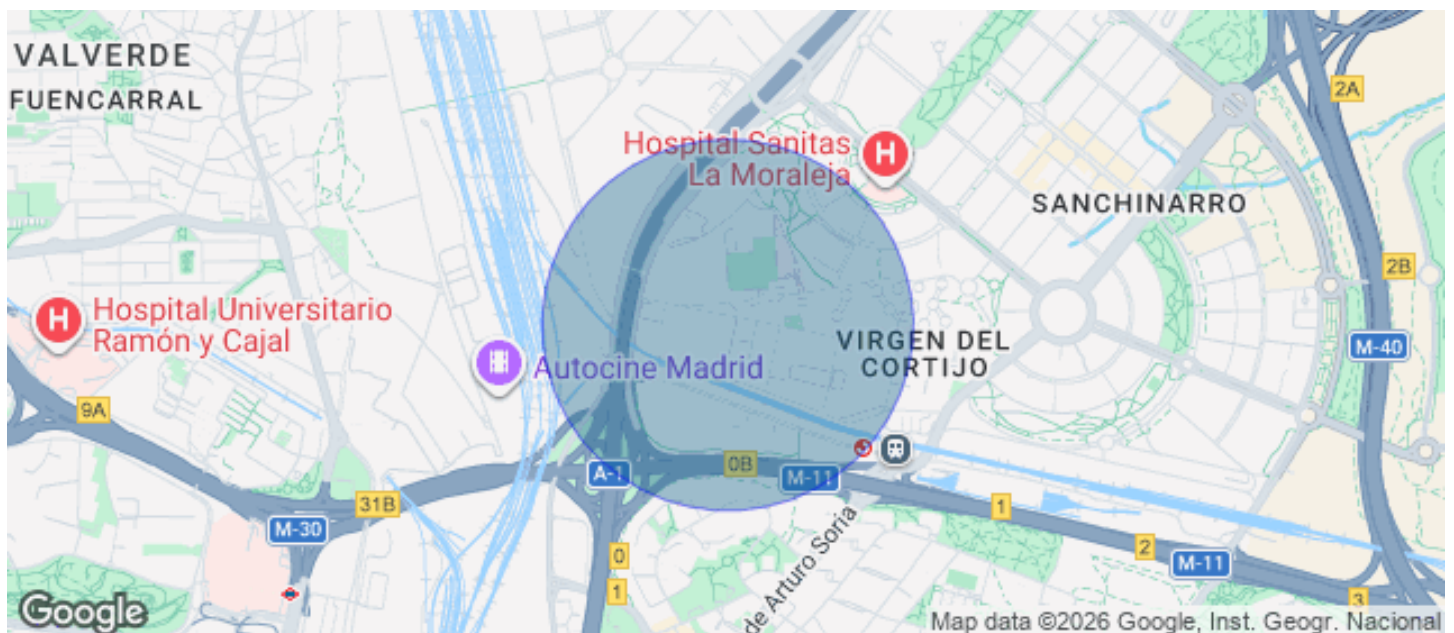

Office for rent in Avenida de Manoteras.

Ref. AOM2207029

Madrid / Castilla

- ✓ Security
- ✓ Concierge
- ✓ A/C
- ✓ Heating
- ✓ Parking
- ✓ Condition: Very good

Price from 9,729 € | Surface 671 m<sup>2</sup> - 1412 m<sup>2</sup> | 10 Units

OFFICE IN EXCLUSIVE OFFICE BUILDING IN SANCHINARRO. Welcome to NEOS 20 Business Park. A renovated business park, with the best quality standards. In addition to the new corporate identity, the entrances and accesses have been thoroughly refurbished, the main and secondary lobbies of the buildings have been completely renovated, and new facilities such as a cafeteria and a modern gymnasium have been built. Strategically located in the main business area, it is surrounded by all kinds of services and very well connected by both public and private transport; direct connection to the A-1, Atocha station is 18 minutes away by car and it is 10 minutes from Adolfo Suárez Airport. Can you imagine working here?