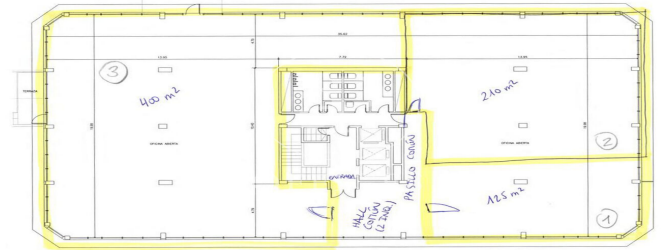

## Office for rent in El Plantío

Ref. AOM2507020

Madrid / El Plantío

- ✓ Security
- ✓ Concierge
- ✓ A/C
- ✓ Heating
- ✓ Parking
- ✓ Condition: Very good

1,600 € | 125 m<sup>2</sup>

aProperties presents this nice, versatile and bright office in El Plantío. 125 m2. Possibility to receive it with furniture. Buses from Moncloa. Easy and quick access by car from the A-6. Access from lobby entrance to the building Common Expenses Included. Consumption to be paid by the tenant Can you imagine working here?