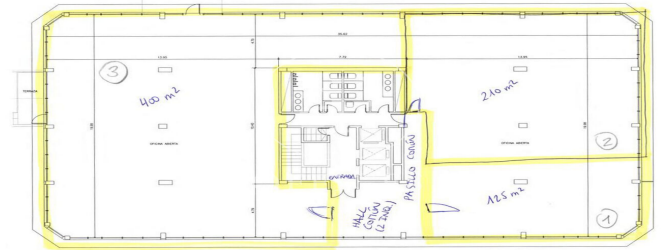

Office for rent in El Plantío

Ref. AOM2507020

Madrid / El Plantío

- ✓ Security
- ✓ Concierge
- ✓ A/C
- ✓ Heating
- ✓ Parking
- ✓ Condition: Very good

1,600 € | 125 m²

aProperties presents this nice, versatile and bright office in El Plantío. 125 m2. Possibility to receive it with furniture. Buses from Moncloa. Easy and quick access by car from the A-6. Access from lobby entrance to the building Common Expenses Included. Consumption to be paid by the tenant Can you imagine working here?