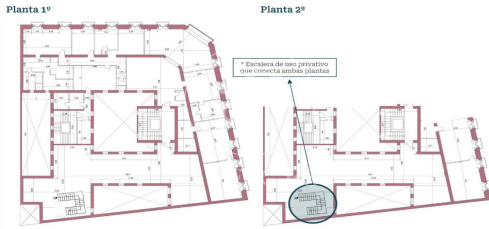

Office for rent in Jerónimos (Madrid)

Ref. AOM2510006

Madrid / Jerónimos

- ✓ Concierge
- ✓ A/C
- ✓ Heating
- ✓ Condition: Good

32,000 € | 931 m²

Located in an elegant classic building from 1925, this duplex office combines the charm of stately architecture with modern, bright spaces. With a surface area of 931 m², it stands out for its exterior balconies and abundant natural light, offering privileged views of Retiro Park. The layout, divided over two floors, offers a functional and representative organization, with spacious work areas, independent offices, and versatile spaces adaptable to different professional needs. The office has central heating included in the rent, a ducted air conditioning system, and community fees and property taxes included. Its location is unbeatable: opposite the Retiro Park and in one of the most emblematic and prestigious areas of Madrid, close to Atocha station and excellent connections to the metro, Cercanías, and several bus lines. An exclusive space, full of light and full of character, ideal for companies looking for a distinctive headquarters in the heart of the city. Can you imagine working here?